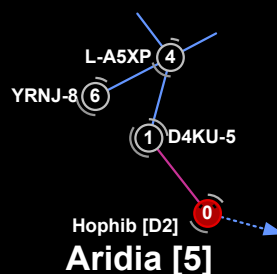

Legend

See www.eve-maps.com for translations to other languages

SYSTEM NAMES

Jita System in region
Misaba [K11] System included on map from different region
Domain [21] page 21, grid ref K11

JUMPS

System jump
Constellation Jump
Region Jump
Jumps to other region page

SYSTEMS

High Sec Eg. +0.8
Low Sec Eg. +0.2
No Sec Eg. -0.8
No Sec Eg. -1.0
1 or more stations in system
Outpost in system

STATION SERVICES

RESOURCES

Ice
Nr Asteroid Fields in system % of Maximum (50)
Nr Moon Count in system % of maximum (120)

COMPLEXES

Highest Level Complex 4/10 in System
Multiple Complexes 4/10 Max, 2 of 3/10
COSMOS system
beacon in System

METROPOLIS

High security system
+ 0.6 Sec status
Many Moons (40% of max)
Few Asteroid fields (20% of max)

VERGE VENDOR

Low security system
+0.3 Sec status
Station has Factory and Refinery
Many Moons
Few Asteroid fields
5/10 Complex

FOUNTAIN

Three No-security systems (-0.6, -0.4, -0.1 security status)
Hophib system in Aridia is included on the map because it has a refinery