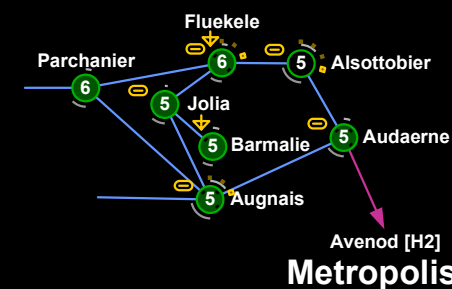

COMPLEXES

Highest Level Complex 4/10 in System
 Multiple Complexes 4/10 Max, 2 of 3/10
 COSMOS system
 beacon in System

METROPOLIS

High security system
 + 0.6 Sec status
 Many Moons (40% of max)
 Few Asteroid fields (20% of max)

VERGE VENDOR

Low security system
 +0.3 Sec status
 Station has Factory and Refinery
 Many Moons
 Few Asteroid fields
 5/10 Complex

FOUNTAIN

Three No-security systems (-0.6, -0.4, -0.1 security status)
 Hophib system in Aridia is included on the map because it has a refinery

BRANCH

A good dead-end constellation to mine and NPC in.
 Refinery Outpost
 Factory Outpost
 Very low negative sec status (-0.4 to -0.9 and a single -1.0 system)

Lots of asteroid fields
 One system with ice fields
 10/10 complex

SINQ LAISON

A constellation full of COSMOS locations, right next to Metropolis.

5 cosmos systems
 Barmalie has a beacon to investigate.
 Four refineries for your NPC loot
 Three 3/10 complexes
 A quick jump to Avenod in Metropolis
 All +0.5 security status with the exception of Fluekele