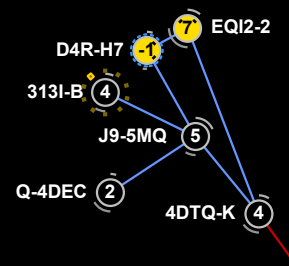

BRANCH

A good dead-end constellation to mine and NPC in.
Refinery Outpost
Factory Outpost
Very low negative sec status (-0.4 to -0.9 and a single -1.0 system)

Lots of asteroid fields
One system with ice fields
10/10 complex