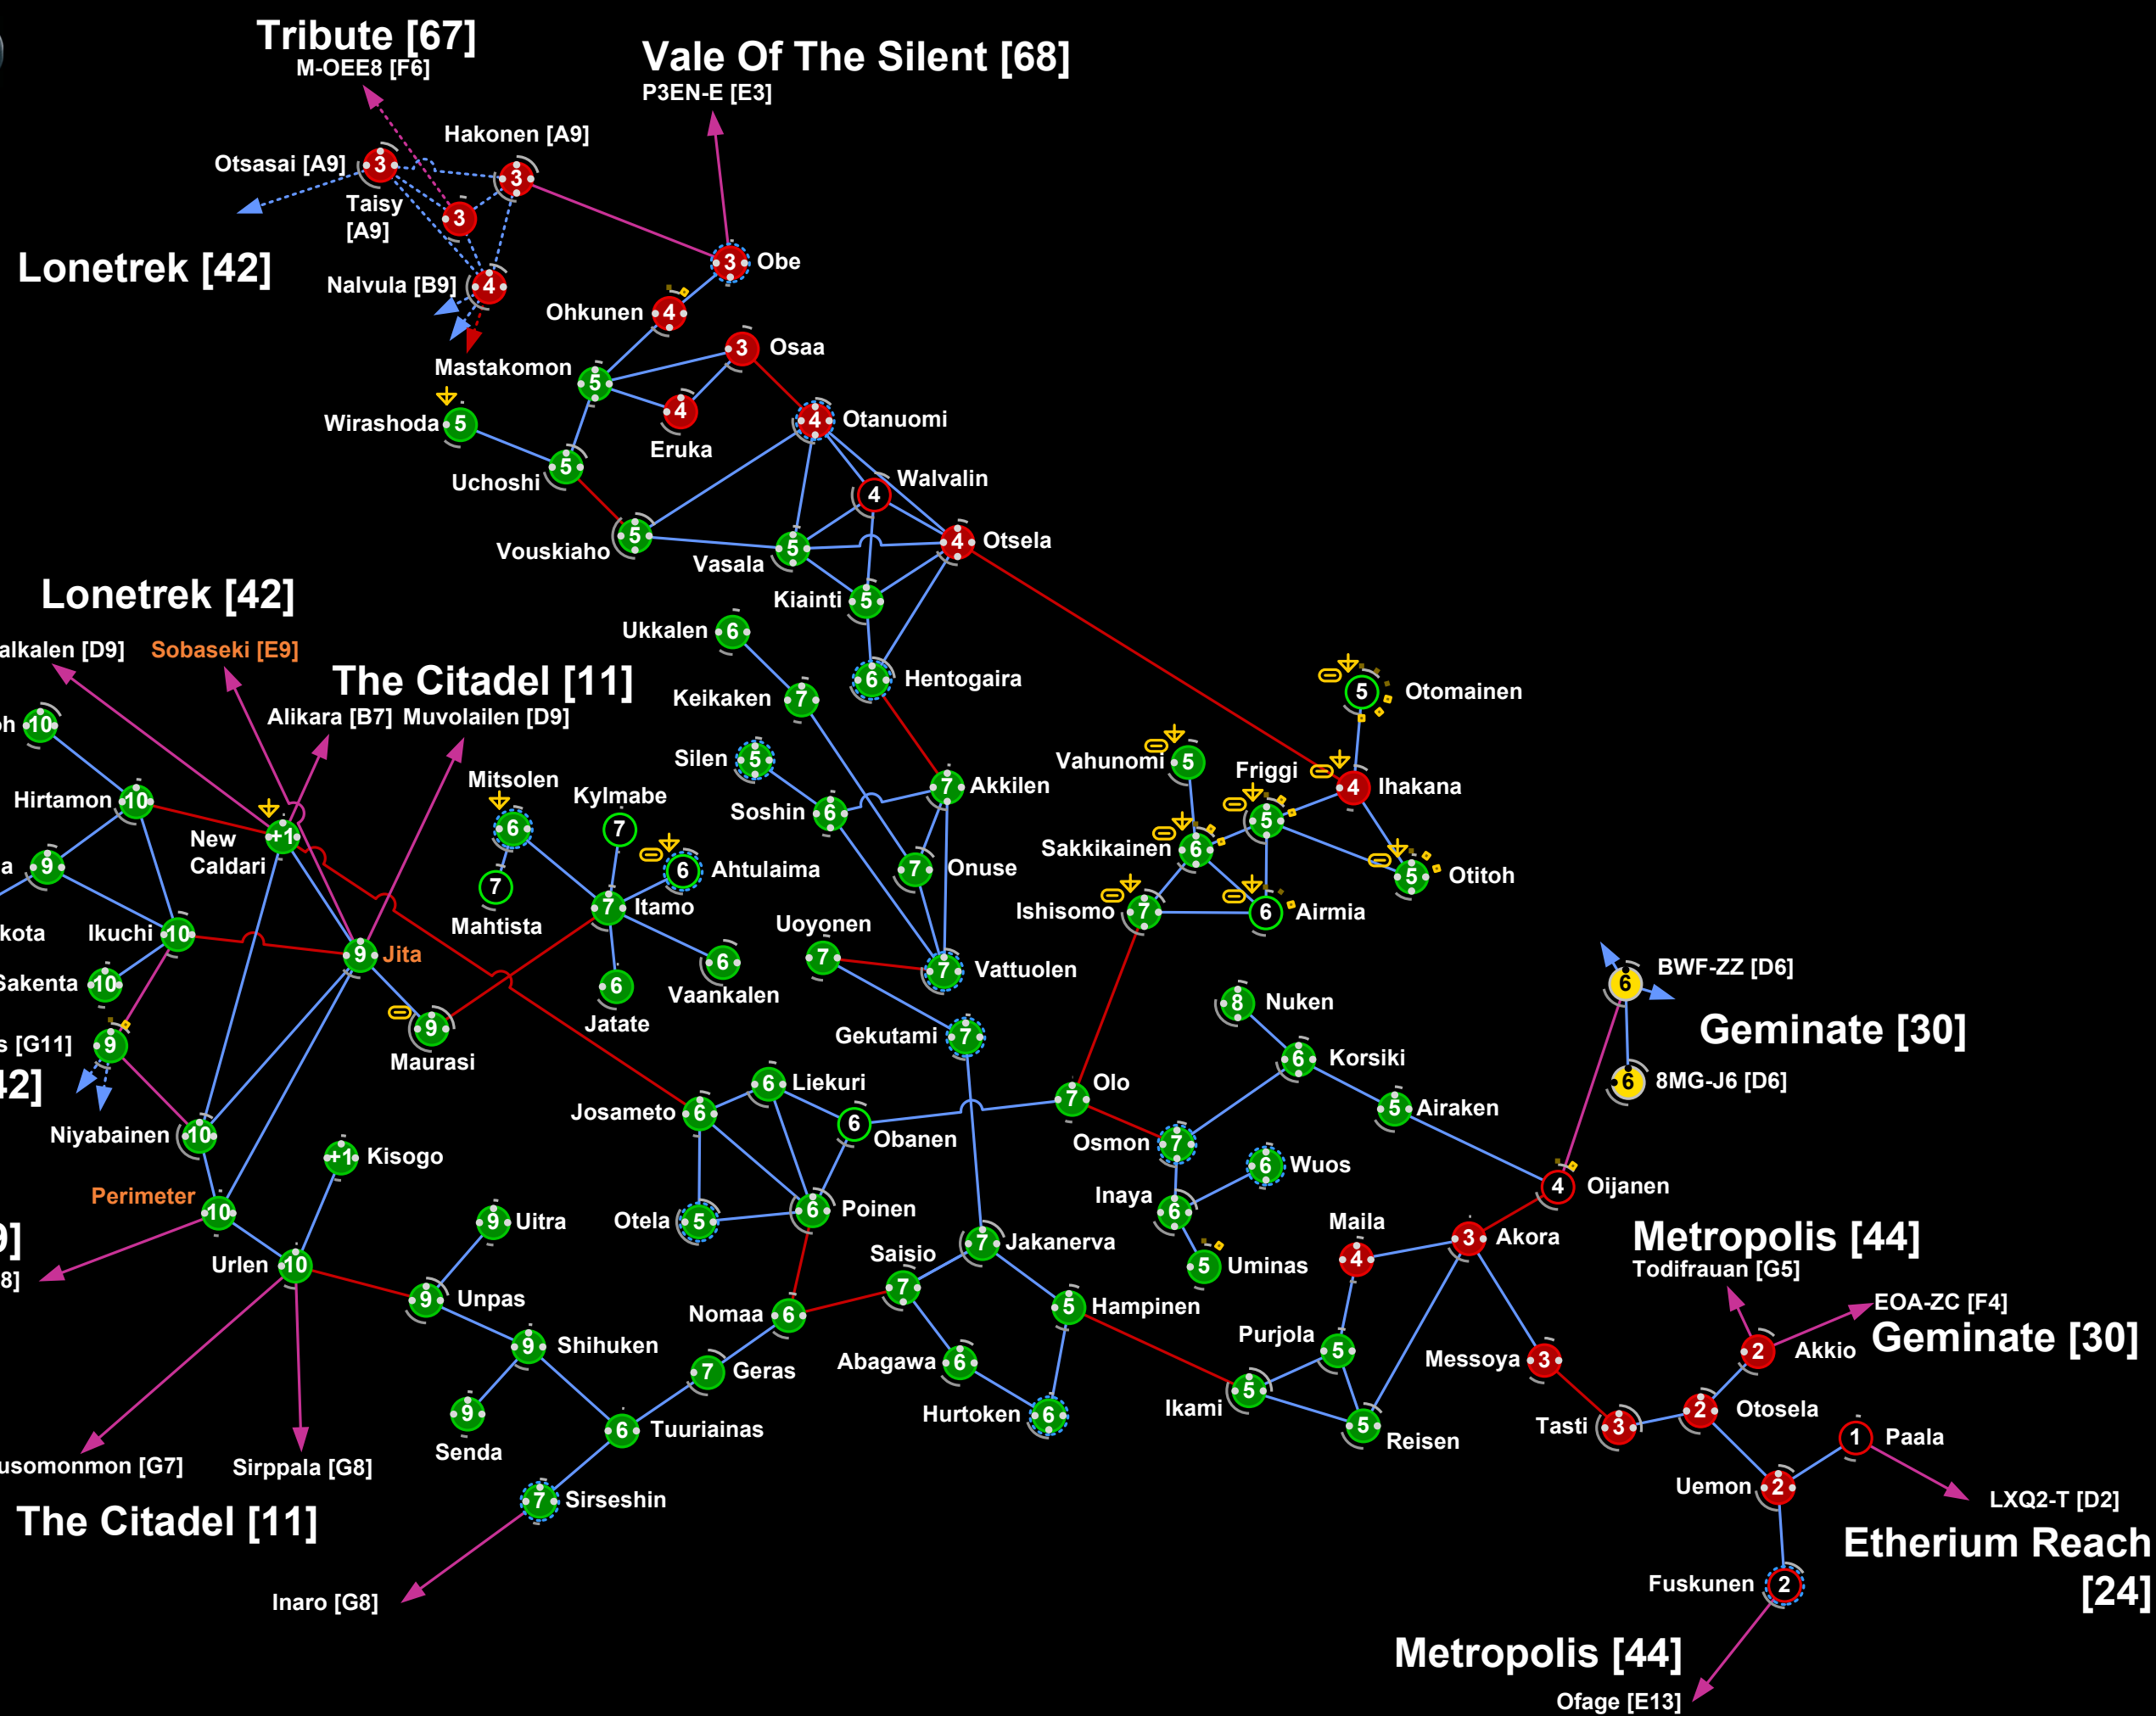

## STATION SERVICES

# The Forge

OTOMAINEN [D9]

OTOMAINEN [D9]

**LEGEND**

- Cloning
- Refinery
- Factory
- Laboratory
- % Moons Max (120)
- Asteroids % Max (50)

# Querious