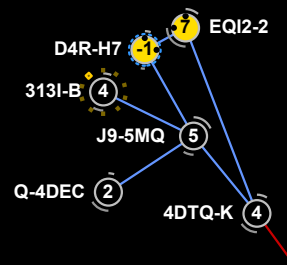

A good dead-end constellation to mine and NPC in.

Refinery Outpost
Factory Outpost
Very low negative sec status (-0.4 to -0.9 and a single -1.0 system)

Lots of asteroid fields
One system with ice fields
10/10 complex