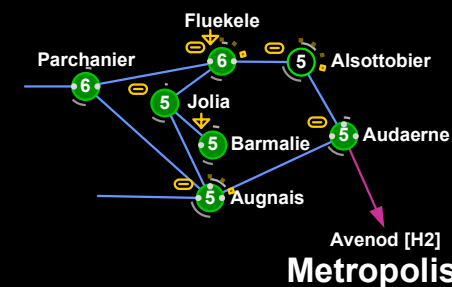

Low security system  
 +0.3 Sec status  
 Station has Factory and Refinery  
 Many Moons  
 Few Asteroid fields  
 5/10 Complex

Three No-security systems (-0.6, -0.4, -0.1 security status)  
 Hophib system in Aridia is included on the map because it has a refinery

A good dead-end constellation to mine and NPC in.

Refinery Outpost  
 Factory Outpost  
 Very low negative sec status (-0.4 to -0.9 and a single -1.0 system)

Lots of asteroid fields  
 One system with ice fields  
 10/10 complex

A constellation full of COSMOS locations, right next to Metropolis.

5 cosmos systems  
 Barmalie has a beacon to investigate.  
 Four refineries for your NPC loot  
 Three 3/10 complexes  
 A quick jump to Avenod in Metropolis  
 All +0.5 security status with the exception of Fluekele