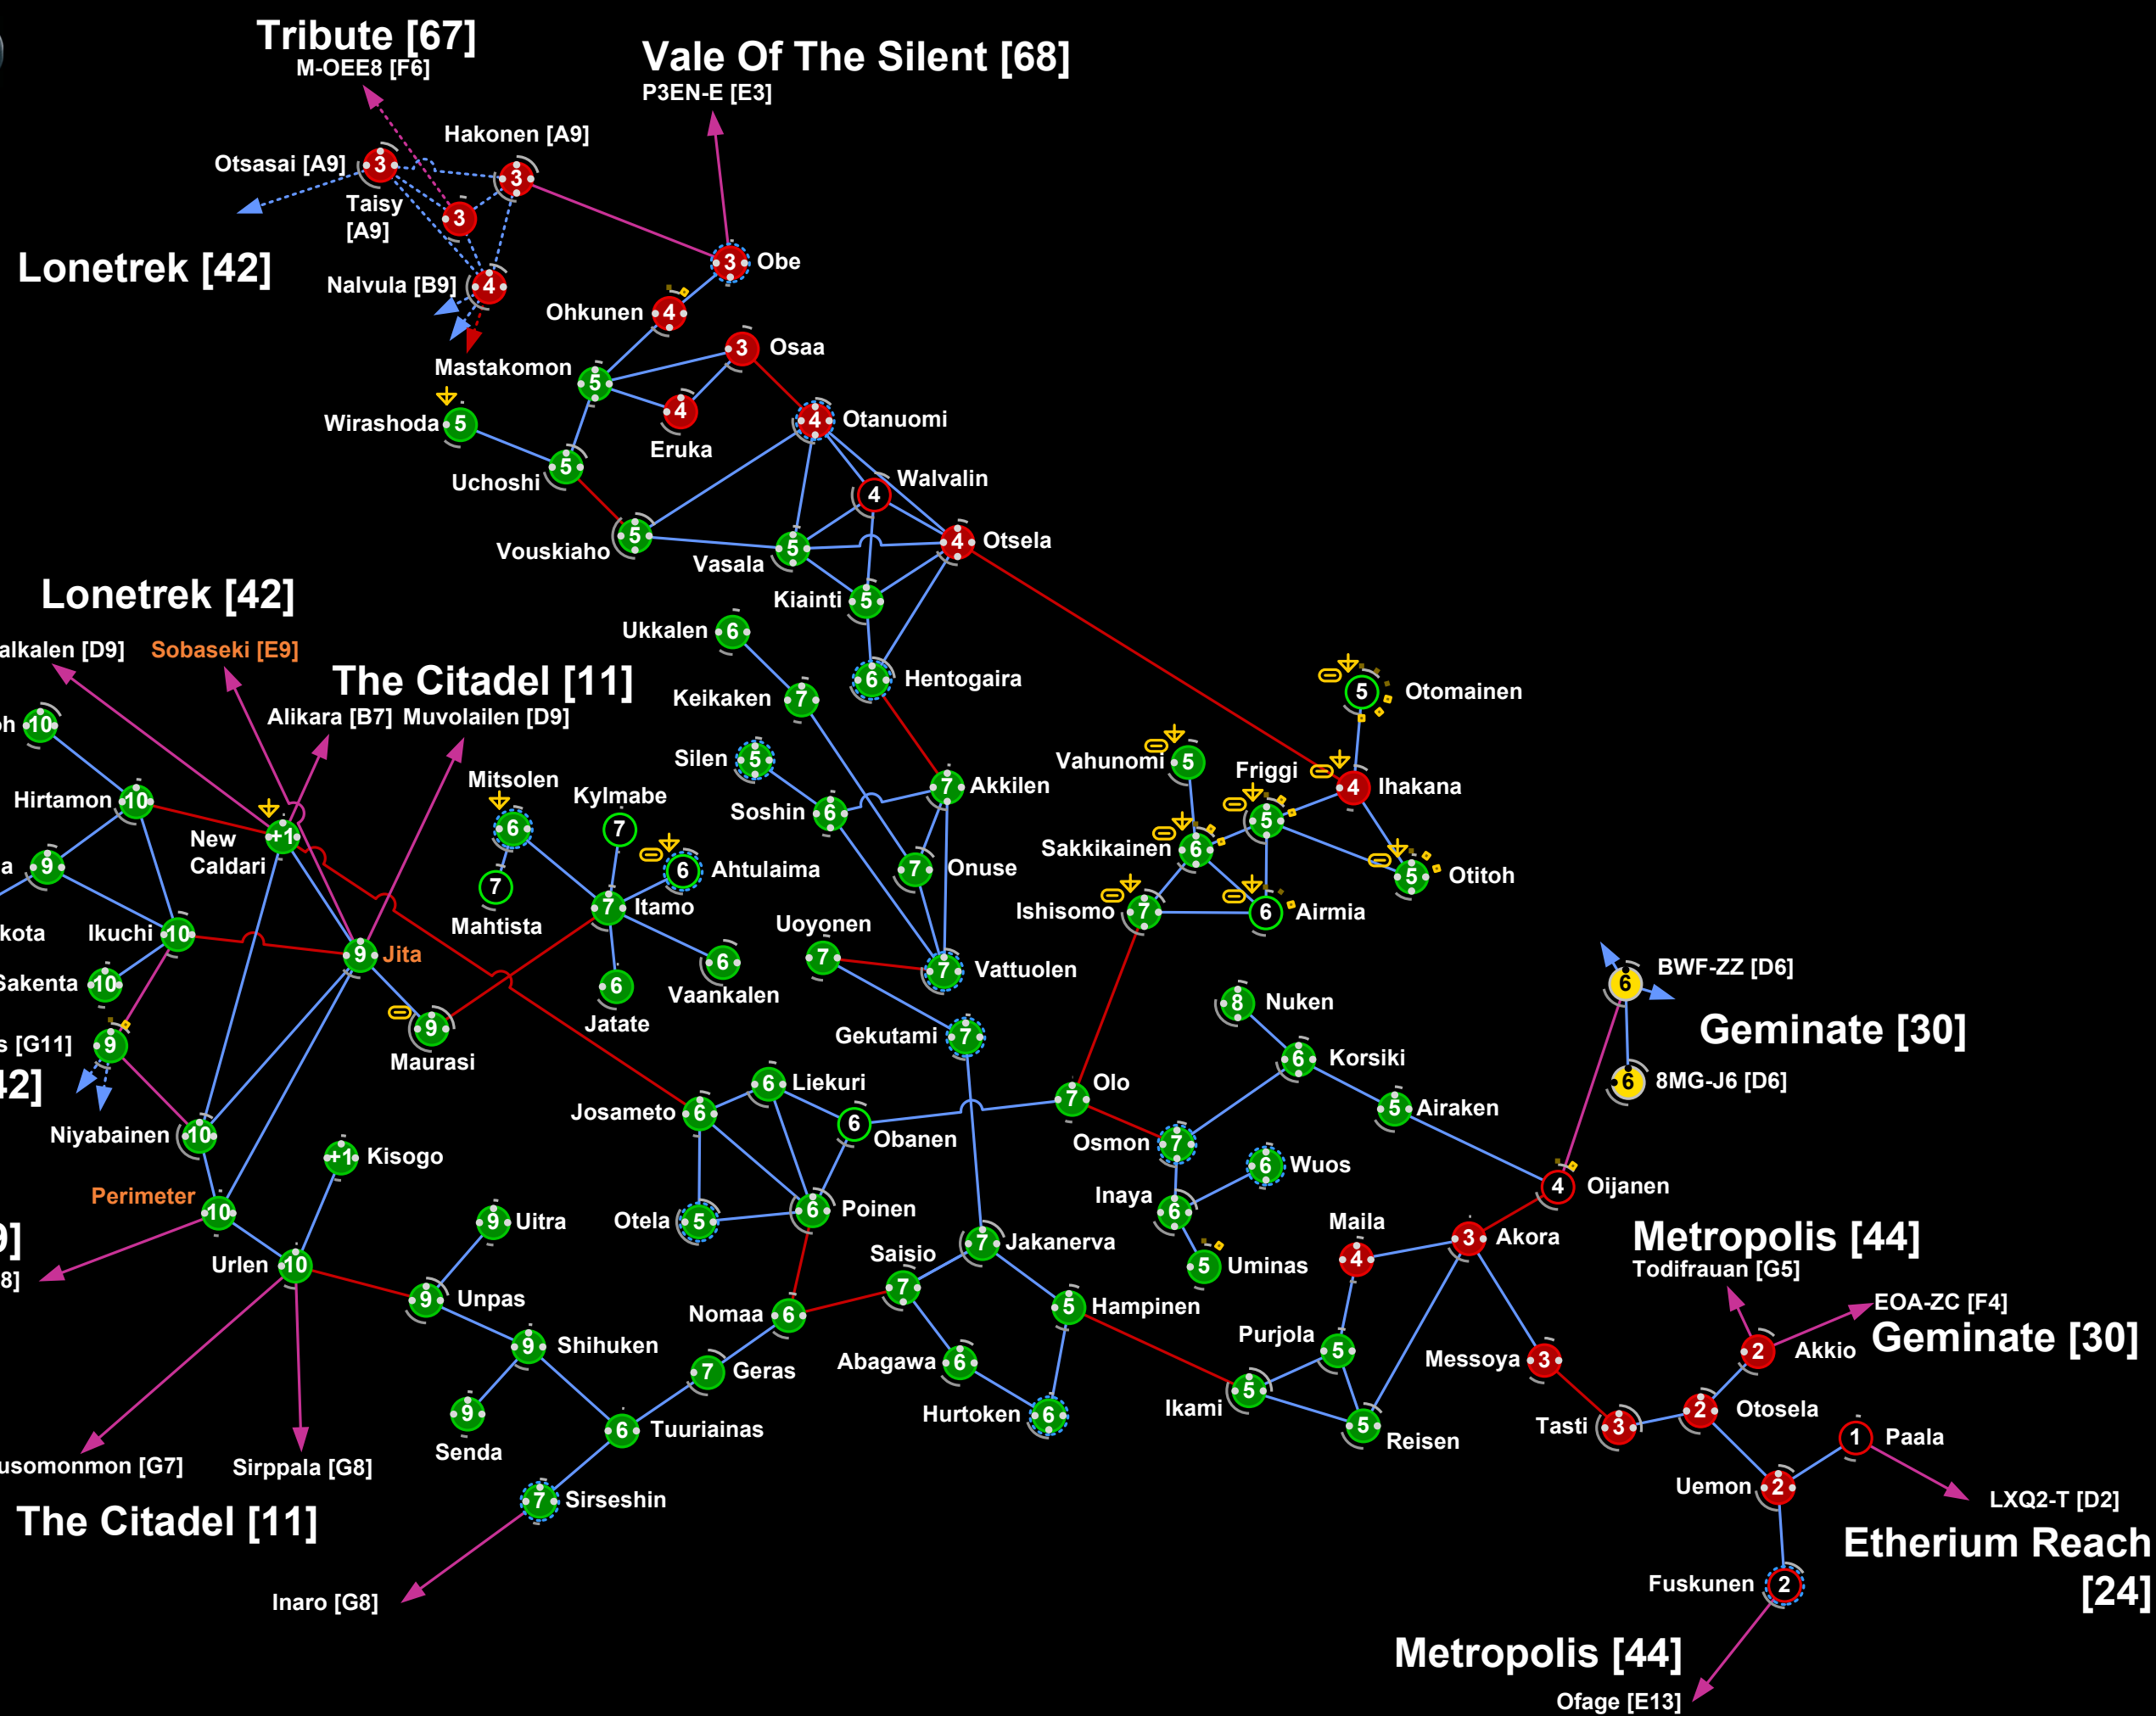

A good dead-end constellation to mine and NPC in.

Refinery Outpost  
 Factory Outpost  
 Very low negative sec status (-0.4 to -0.9 and a single -1.0 system)

Lots of asteroid fields  
 One system with ice fields  
 10/10 complex

A constellation full of COSMOS locations, right next to Metropolis.

5 cosmos systems  
 Barmalie has a beacon to investigate.  
 Four refineries for your NPC loot  
 Three 3/10 complexes  
 A quick jump to Avenod in Metropolis  
 All +0.5 security status with the exception of Fluekele

Great place to locate your corp, as long as you don't get war-deced!

# The Forge

OTOMAINEN [D9]

OTOMAINEN [D9]

**LEGEND**

- Cloning
- Refinery
- Factory
- Laboratory
- % Moons Max (120)
- Asteroids % Max (50)